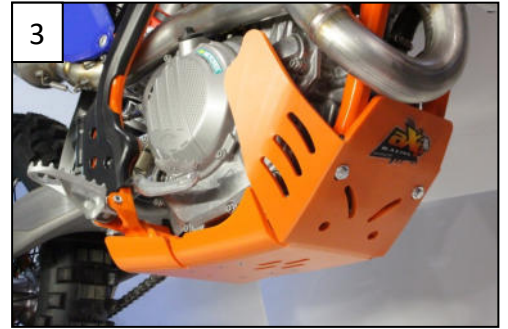

AX1482
 Xtrem Skid Plate
 KTM EXCF450/500

- 2 NE01-11-001 Screw 6x25mm
- 4 NE01-02-004 Tfhc 6x30mm
- 2 NE01-02-003 Tfhc 6x25mm
- 6 NE01-04-003 Em6f
- 6 NE01-03-001 Ring M6
- 2 PM01-04-169 Rear Brackets
- 1 NE04-01-152 Sticker

Follow us

AX1482
 Xtrem Skid Plate
 KTM EXCF450/500

- 2 NE01-11-001 Screw 6x25mm
- 4 NE01-02-004 Tfhc 6x30mm
- 2 NE01-02-003 Tfhc 6x25mm
- 6 NE01-04-003 Em6f
- 6 NE01-03-001 Ring M6
- 2 PM01-04-169 Rear Brackets
- 1 NE04-01-152 Sticker