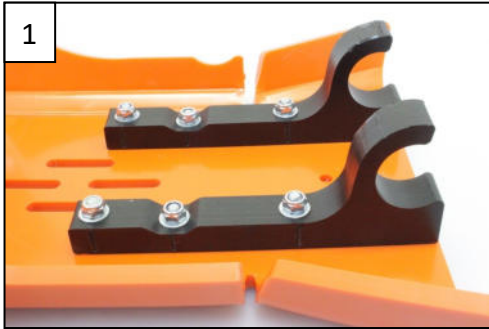

AX1482
 Xtrem Skid Plate
 KTM EXCF450/500

- 2 NE01-11-001 Screw 6x25mm
- 4 NE01-02-004 Tfhc 6x30mm
- 2 NE01-02-003 Tfhc 6x25mm
- 6 NE01-04-003 Em6f
- 6 NE01-03-001 Ring M6
- 2 PM01-04-169 Rear Brackets
- 1 NE04-01-152 Sticker

Follow us

AX1482
 Xtrem Skid Plate
 KTM EXCF450/500

- 2 NE01-11-001 Screw 6x25mm
- 4 NE01-02-004 Tfhc 6x30mm
- 2 NE01-02-003 Tfhc 6x25mm
- 6 NE01-04-003 Em6f
- 6 NE01-03-001 Ring M6
- 2 PM01-04-169 Rear Brackets
- 1 NE04-01-152 Sticker