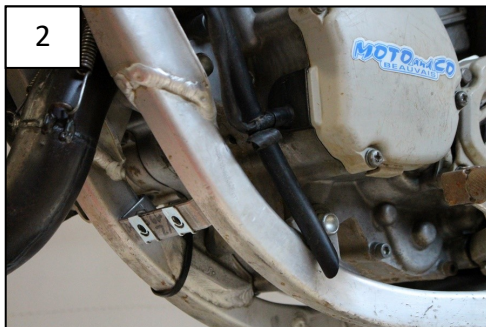

AX1479
XTREM SKID PLATE
YAMAHA YZ/YZX/YZE 125