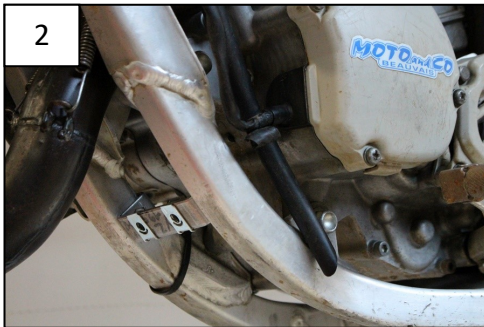

- 2 NE01-11-001 Screws 6x25mm
- 2 NE01-04-002 Clamped bolt
- 1 PM02-01-012 Metal bracket
- 4 NE01-02-005 Tfhc 6x35mm
- 6 NE01-03-001 M6 Rings
- 6 NE01-04-003 Em6f
- 2 NE01-02-003 Tfhc 6x25mm
- 2 PM01-04-168 Plastic Brackets
- 1 PM01-06-033 N°18

**AX1479**  
 XTREM SKID PLATE  
 YAMAHA YZ/YZX/YZE 125

1

2

3

- 2 NE01-11-001 Screws 6x25mm
- 2 NE01-04-002 Clamped bolt
- 1 PM02-01-012 Metal bracket
- 4 NE01-02-005 Tfhc 6x35mm
- 6 NE01-03-001 M6 Rings
- 6 NE01-04-003 Em6f
- 2 NE01-02-003 Tfhc 6x25mm
- 2 PM01-04-168 Plastic Brackets
- 1 PM01-06-033 N°18