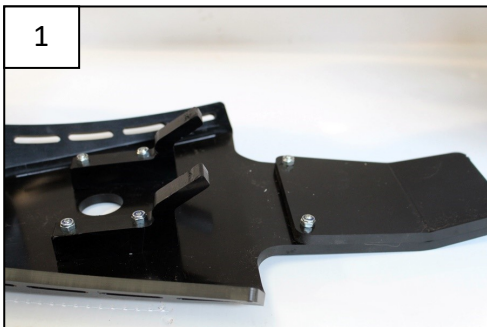

**AX1479**  
 XTREM SKID PLATE  
 YAMAHA YZ/YZX/YZE 125

1

2

3

- 2 NE01-11-001 Screws 6x25mm
- 2 NE01-04-002 Clamped bolt
- 1 PM02-01-012 Metal bracket
- 4 NE01-02-005 Tfhc 6x35mm
- 6 NE01-03-001 M6 Rings
- 6 NE01-04-003 Em6f
- 2 NE01-02-003 Tfhc 6x25mm
- 2 PM01-04-168 Plastic Brackets
- 1 PM01-06-033 N°18

**AX1479**  
 XTREM SKID PLATE  
 YAMAHA YZ/YZX/YZE 125

1

2

3