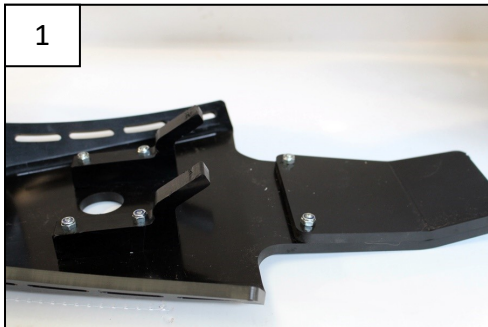

- 2 NE01-11-001 Screws 6x25mm
- 2 NE01-04-002 Clamped bolt
- 1 PM02-01-012 Metal bracket
- 4 NE01-02-005 Tfhc 6x35mm
- 6 NE01-03-001 M6 Rings
- 6 NE01-04-003 Em6f
- 2 NE01-02-003 Tfhc 6x25mm
- 2 PM01-04-168 Plastic Brackets
- 1 PM01-06-033 N°18

**AX1479**  
 XTREM SKID PLATE  
 YAMAHA YZ/YZX/YZE 125

1

2

3

- 2 NE01-11-001 Screws 6x25mm
- 2 NE01-04-002 Clamped bolt
- 1 PM02-01-012 Metal bracket
- 4 NE01-02-005 Tfhc 6x35mm
- 6 NE01-03-001 M6 Rings
- 6 NE01-04-003 Em6f
- 2 NE01-02-003 Tfhc 6x25mm
- 2 PM01-04-168 Plastic Brackets
- 1 PM01-06-033 N°18