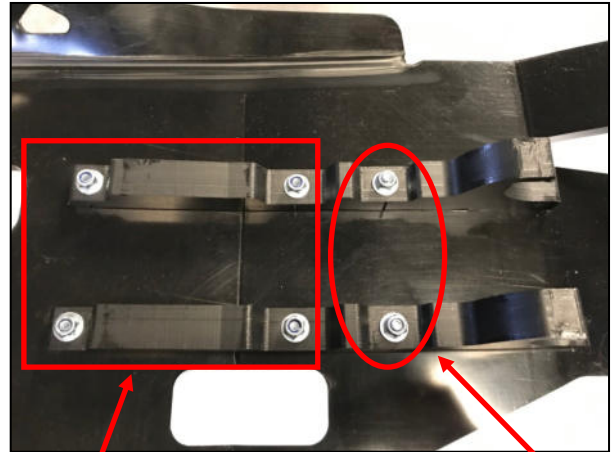

- 2 PM02-03-011 Inox parts
- 2 PM01-04-164 Plastic brackets
- 1 NE04-01-146 Sticker HVA
- 1 NE04-01-147 Sticker KTM
- 4 NE01-02-002 Tfhc 6x20mm
- 11 NE01-04-003 Em6f
- 10 NE01-03-001 R.M6
- 4 NE01-02-003 Tfhc 6x25mm
- 2 NE01-02-004 Tfhc 6x30mm
- 1 NE01-06-028 Th 6x35mm
- 2 NE01-01-001 Tbhc 6x16mm

www.axp-racing.com

AX1472

HDPE SKID PLATE
HVA 701-KTM 690

4 Tfhc 6x20mm

Tfhc 6x25mm

Tfhc 6x30mm

Tbhc 6x16mm

Th 6x35mm