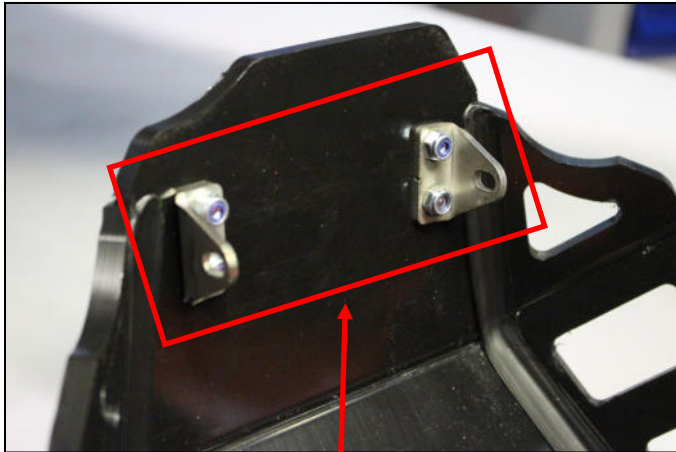

- 2 PM02-03-011 Inox parts
- 2 PM01-04-164 Plastic brackets
- 1 NE04-01-146 Sticker HVA
- 1 NE04-01-147 Sticker KTM
- 4 NE01-02-002 Tfhc 6x20mm
- 11 NE01-04-003 Em6f
- 10 NE01-03-001 R.M6
- 4 NE01-02-003 Tfhc 6x25mm
- 2 NE01-02-004 Tfhc 6x30mm
- 1 NE01-06-028 Th 6x35mm
- 2 NE01-01-001 Tbhc 6x16mm

www.axp-racing.com

AX1472

HDPE SKID PLATE
HVA 701-KTM 690

4 Tfhc 6x20mm

Tfhc 6x25mm

Tfhc 6x30mm

Tbhc 6x16mm

Th 6x35mm