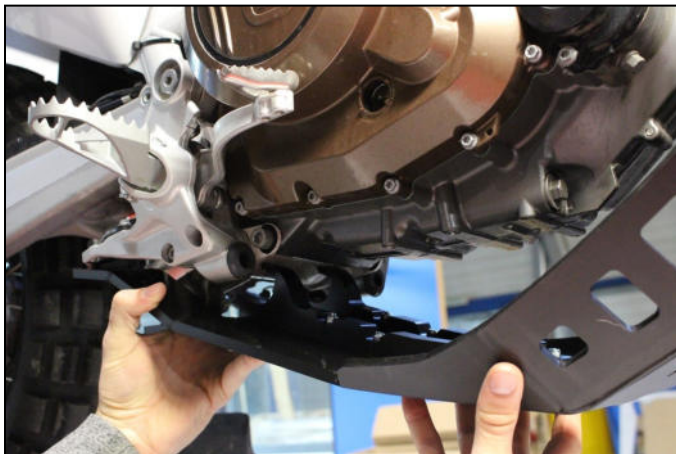

www.axp-racing.com

AX1472

HDPE SKID PLATE
HVA 701-KTM 690

4 Tfhc 6x20mm

Tfhc 6x25mm

Tfhc 6x30mm

Tbhc 6x16mm

Th 6x35mm