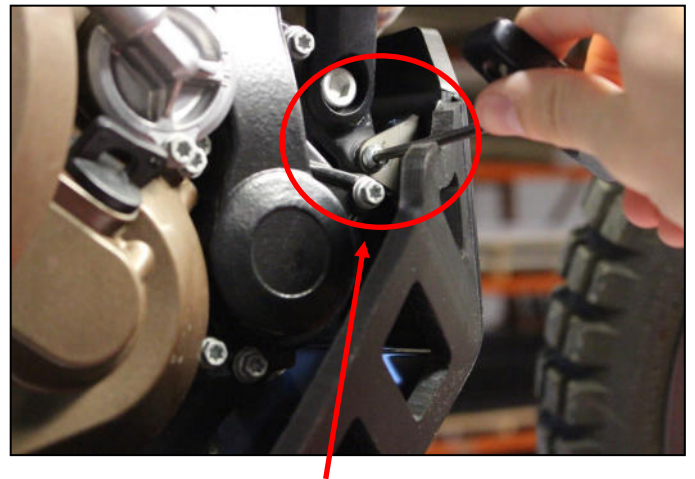

www.axp-racing.com

AX1472

HDPE SKID PLATE
HVA 701-KTM 690

4 Tfhc 6x20mm

Tfhc 6x25mm

Tfhc 6x30mm

Tbhc 6x16mm

Th 6x35mm