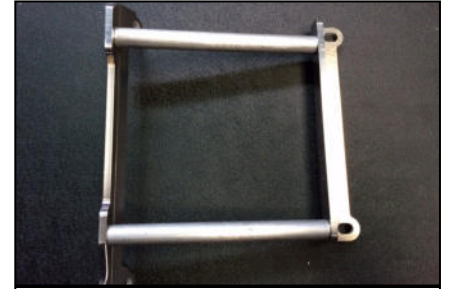

**AX1449**

Guards KTM/Husqvarna2018

List :

- 8 NE01-01-009 Tbhc 6\*20
- 6 NE01-01-001 Tbhc 6x16
- 2NE01-02-001 Tfhc 6x16
- 8 NE01-03-001 R.M6
- 4 NE03-02-024 Black Spacer 131mm

**FOLLOW AXP RACING ON :**

Put down all components

Fix spacers and alu parts

This is the bloc

Fix the bloc with Tbhc 6x16 + R.M6 on the air deflector points

Put the plastic between the bloc and the air deflector

Fix the plastic with Tbhc 6x20 + R.M6

**AX1449**