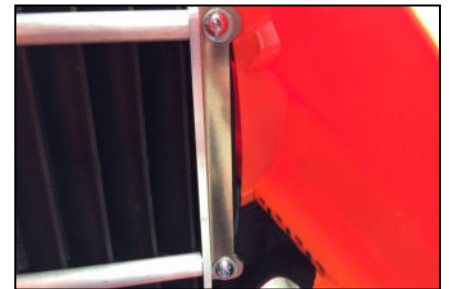

Fix spacers and alu parts

This is the bloc

Fix the bloc with Tbhc 6x16 + R.M6 on the air deflector points

Put the plastic between the bloc and the air deflector

Fix the plastic with Tbhc 6x20 + R.M6

**AX1449**