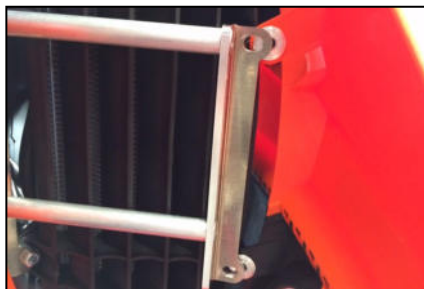

Fix spacers and alu parts

This is the bloc

Fix the bloc with Tbhc 6x16 + R.M6 on the air deflector points

Put the plastic between the bloc and the air deflector

Fix the plastic with Tbhc 6x20 + R.M6

**AX1449**