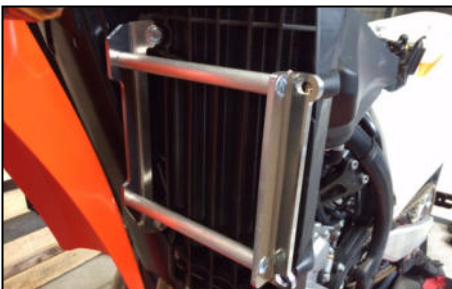

Fix spacers and alu parts

This is the bloc

Fix the bloc with Tbhc 6x16 + R.M6 on the air deflector points

Put the plastic between the bloc and the air deflector

Fix the plastic with Tbhc 6x20+ R.M6