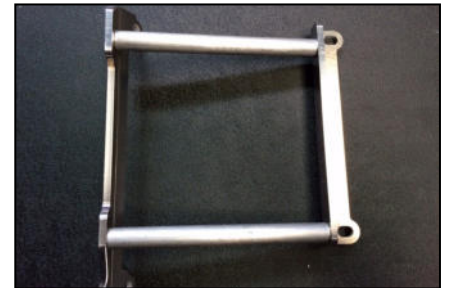

Fix spacers and alu parts

This is the bloc

Fix the bloc with Tbhc 6x16 + R.M6 on the air deflector points

Put the plastic between the bloc and the air deflector

Fix the plastic with Tbhc 6x20+ R.M6