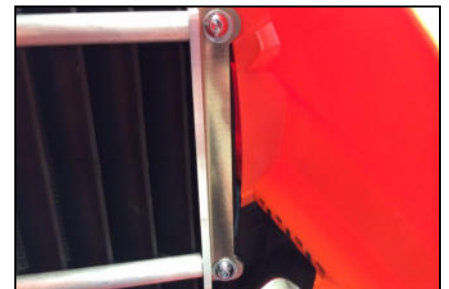

Fix spacers and alu parts

This is the bloc

Fix the bloc with Tbhc 6x16 + R.M6 on the air deflector points

Put the plastic between the bloc and the air deflector

Fix the plastic with Tbhc 6x20+ R.M6