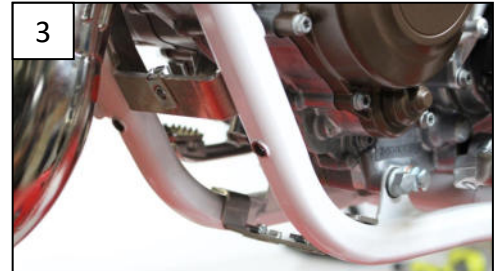

**AX1448**

XC-W 125

Xtrem Skid Plate Orange

**FOLLOW US ON**

**FIND A MOUNTING VIDEO ON OUR CHANNEL**

- 2 PM01-04-138 Plastic rear brackets
- 1 PM03-04-095 Alu front fixation
- 1 PM02-01-034 Inox front bracket
- 4 NE01-02-005 Tfhc 6x35mm
- 3 NE01-11-001 Screw 6x25mm
- 3 NE01-04-002 Clamped bolt
- 4 NE01-03-001 M6 Ring
- 6 NE01-04-003 Em6f
- 2 NE01-01-001 Tbhc 6x16mm