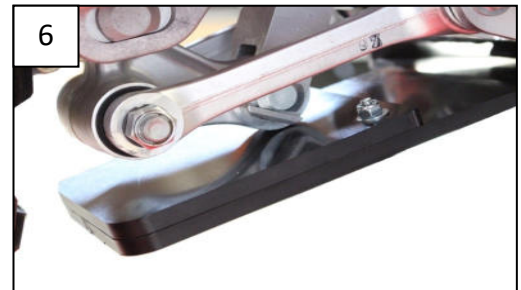

2 NE01-01-001	Tbhc 6x16mm	2 NE01-02-003	Tfhc 6x25mm
4 NE01-04-002	Clamped bolt	2 PM01-04-159	
4 NE01-11-001	Screw 6x25mm	1 PM03-04-098	
4 NE01-02-005	Tfhc 6x35mm	1 PM01-06-025	
6 NE01-04-003	Em6f	1 NE04-01-139	Sticker
6 NE01-03-001	M6 rings	1 PM02-07-011	Inox

VIDEO ON :

« 2017 HONDA
CRF450R/RX Xtrem skid
plate »

AX1437

Xtrem HDPE Skid Plate
Honda CRF450R/RX

2 NE01-01-001	Tbhc 6x16mm	2 NE01-02-003	Tfhc 6x25mm
4 NE01-04-002	Clamped bolt	2 PM01-04-159	
4 NE01-11-001	Screw 6x25mm	1 PM03-04-098	
4 NE01-02-005	Tfhc 6x35mm	1 PM01-06-025	
6 NE01-04-003	Em6f	1 NE04-01-139	Sticker
6 NE01-03-001	M6 rings	1 PM02-07-011	Inox