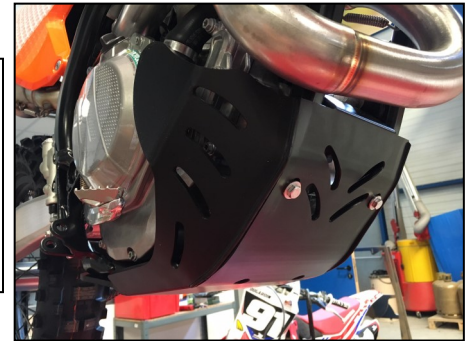

AX1401
Skid Plate 6mm
KTM 250-350 EXC-F

- 2 NE01-11-001 Screws 6x25mm
- 2 NE01-09-001 Auto perceuses
- 1 NE04-01-119 Sticker orange

AX1401
Skid Plate 6mm
KTM 250-350 EXC-F

- 2 NE01-11-001 Screws 6x25mm
- 2 NE01-09-001 Auto perceuses
- 1 NE04-01-119 Sticker orange