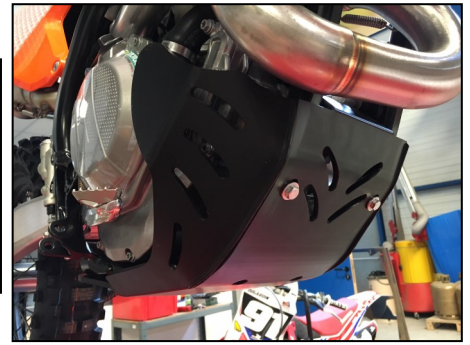

AX1401
Skid Plate 6mm
KTM 250-350 EXC-F

- 2 NE01-11-001 Screws 6x25mm
- 2 NE01-09-001 Auto perceuses
- 1 NE04-01-119 Sticker orange

AX1401
Skid Plate 6mm
KTM 250-350 EXC-F

- 2 NE01-11-001 Screws 6x25mm
- 2 NE01-09-001 Auto perceuses
- 1 NE04-01-119 Sticker orange

AX1401
Skid Plate 6mm
KTM 250-350 EXC-F

- 2 NE01-11-001 Screws 6x25mm
- 2 NE01-09-001 Auto perceuses
- 1 NE04-01-119 Sticker orange