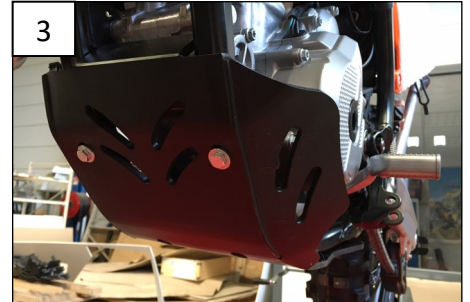

AX1401
Skid Plate 6mm
KTM 250-350 EXC-F

- 2 NE01-11-001 Screws 6x25mm
- 2 NE01-09-001 Auto perceuses
- 1 NE04-01-119 Sticker orange

AX1401
Skid Plate 6mm
KTM 250-350 EXC-F

- 2 NE01-11-001 Screws 6x25mm
- 2 NE01-09-001 Auto perceuses
- 1 NE04-01-119 Sticker orange