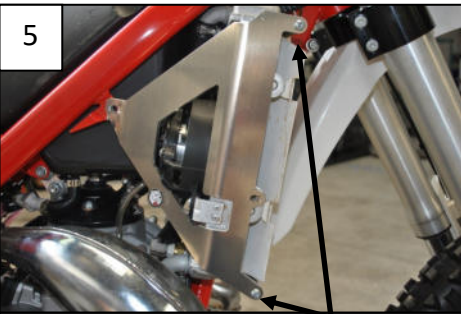

2 TBHC 6x16

5 2 TBHC 6x16