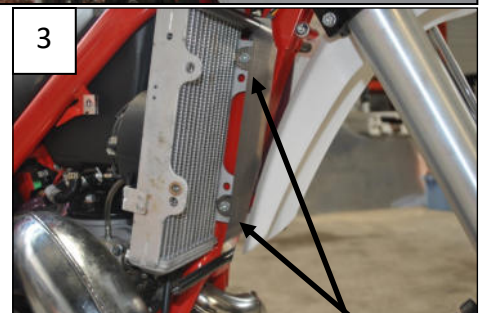

3 2 TFHC 6x16

4

5 2 TBHC 6x16

6 2 TBHC 6x20

**AX1397**  
Beta 300 XTrainer  
Radiator Guards

- List :
- 4 NE01-02-001 Tfhc 6x16
  - 4 NE01-03-001 R.M6
  - 4 NE01-01-009 Tbhc 6x20
  - 8 NE01-01-001 Tbhc 6x16
  - 4 PM03-02-014 Spacer lg 122mm