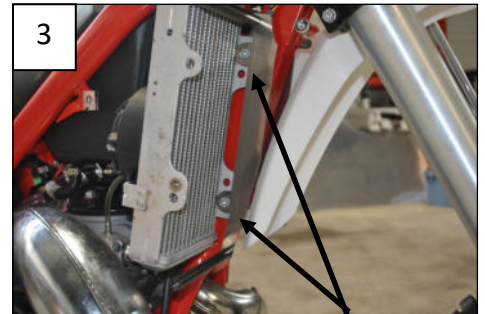

**AX1397**  
Beta 300 XTrainer  
Radiator Guards

- List :
- 4 NE01-02-001 Tfhc 6x16
  - 4 NE01-03-001 R.M6
  - 4 NE01-01-009 Tbhc 6x20
  - 8 NE01-01-001 Tbhc 6x16
  - 4 PM03-02-014 Spacer lg 122mm

1

2 TBHC 6x16