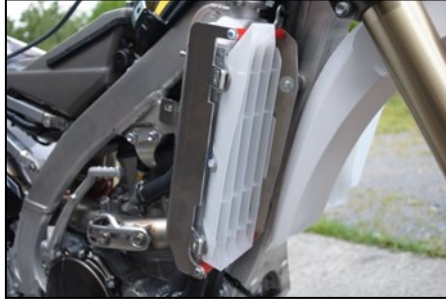

**AX1345**

Yamaha WR250F/450F  
YZ250FX/450FX  
Radiator Guards

- 4 PM03-02-021 - Blue spacers lg 113mm
- 8 NE01-01-001 - Tbhc 6x16mm
- 4 NE01-04-002 - Clamped bolt M6
- 6 NE01-01-008 - Tbhc 6x25mm
- 6 NE01-03-001 - Washers M6