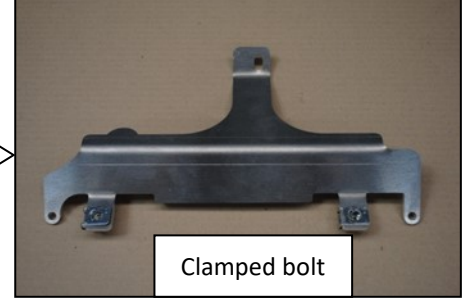

**AX1345**

Yamaha WR250F/450F  
YZ250FX/450FX  
Radiator Guards

- 4 PM03-02-021 - Blue spacers lg 113mm
- 8 NE01-01-001 - Tbhc 6x16mm
- 4 NE01-04-002 - Clamped bolt M6
- 6 NE01-01-008 - Tbhc 6x25mm
- 6 NE01-03-001 - Washers M6