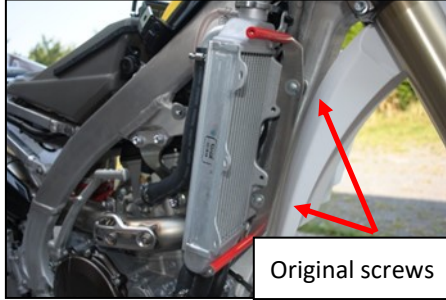

**AX1345**

Yamaha WR250F/450F  
YZ250FX/450FX  
Radiator Guards

- 4 PM03-02-021 - Blue spacers lg 113mm
- 8 NE01-01-001 - Tbhc 6x16mm
- 4 NE01-04-002 - Clamped bolt M6
- 6 NE01-01-008 - Tbhc 6x25mm
- 6 NE01-03-001 - Washers M6