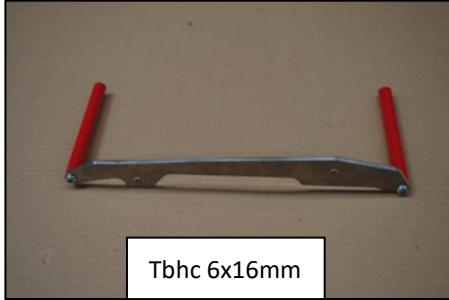

**AX1345**

Yamaha WR250F/450F  
YZ250FX/450FX  
Radiator Guards

- 4 PM03-02-021 - Blue spacers lg 113mm
- 8 NE01-01-001 - Tbhc 6x16mm
- 4 NE01-04-002 - Clamped bolt M6
- 6 NE01-01-008 - Tbhc 6x25mm
- 6 NE01-03-001 - Washers M6