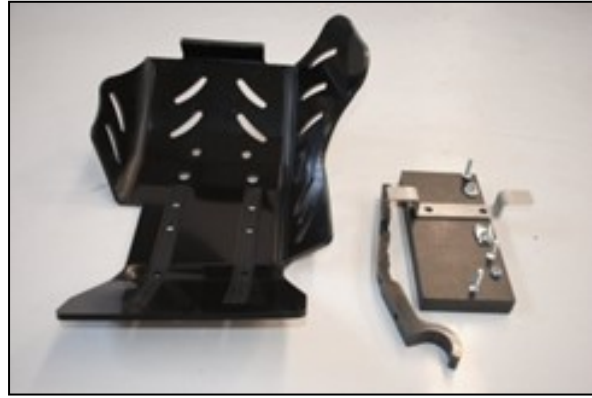

- 2 NE01-11-001
- 1 PM02-07-001
- 2 NE01-04-002
- 6 NE01-02-002
- 8 NE01-04-003
- 2 NE01-02-003
- 2 PM01-04-086
- 1 NE04-01-046

**AX1172**  
KTM 350EXCF  
Skid Plate 6mm

Place the mounting flange between frame and cases.  
Install the skid plate on the motorbike.