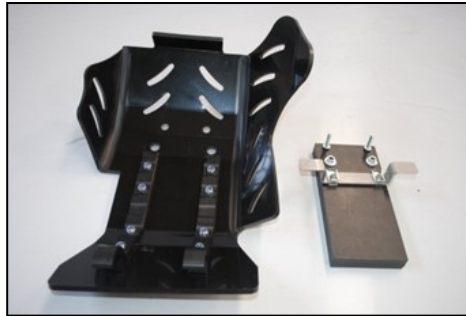

- 2 NE01-11-001
- 1 PM02-07-001
- 2 NE01-04-002
- 6 NE01-02-002
- 8 NE01-04-003
- 2 NE01-02-003
- 2 PM01-04-086
- 1 NE04-01-046

**AX1172**  
KTM 350EXCF  
Skid Plate 6mm

Place the mounting flange between frame and cases.  
Install the skid plate on the motorbike.