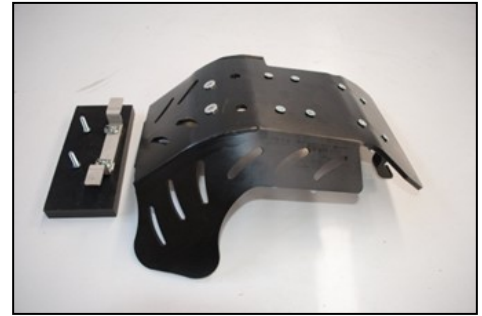

- 2 NE01-11-001
- 1 PM02-07-001
- 2 NE01-04-002
- 6 NE01-02-002
- 8 NE01-04-003
- 2 NE01-02-003
- 2 PM01-04-086
- 1 NE04-01-046

**AX1172**  
KTM 350EXCF  
Skid Plate 6mm

Place the mounting flange between frame and cases.  
Install the skid plate on the motorbike.