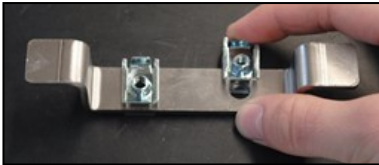

- 2 NE01-11-001
- 1 PM02-07-001
- 2 NE01-04-002
- 6 NE01-02-002
- 8 NE01-04-003
- 2 NE01-02-003
- 2 PM01-04-086
- 1 NE04-01-046

**AX1172**  
KTM 350EXCF  
Skid Plate 6mm

Place the mounting flange between frame and cases.  
Install the skid plate on the motorbike.