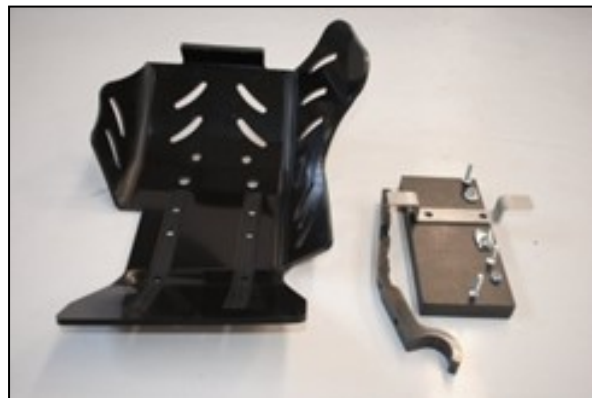

- 2 NE01-11-001
- 1 PM02-07-001
- 2 NE01-04-002
- 6 NE01-02-002
- 8 NE01-04-003
- 2 NE01-02-003
- 2 PM01-04-086
- 1 NE04-01-046

**AX1172**  
KTM 350EXCF  
Skid Plate 6mm

Place the mounting flange between frame and cases.  
Install the skid plate on the motorbike.